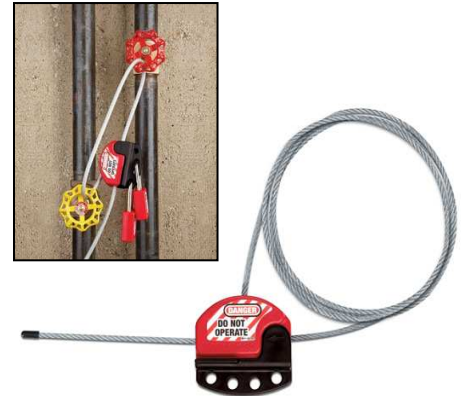

Master Lock S806 Cable Lockout

- Patented 5/32" (4 mm) diameter pull-tight cable adjusts for a secure fit every time
- Integrated safety hasp and cable is ideal for multiple circuit breaker panel and side-by-side gate valve lockouts
- Tough, flexible multi-stranded steel cable is insulated with a clear plastic coating (PVC free)
- Feed the cable end through the points to be locked out, then back through the lockout body
- Cinch it tight to remove any slack with the patented locking feature
- Performs effectively in extreme conditions (-50°F to +300°F)
- Includes high-visibility, re-usable, write-on safety labels (English, French & Spanish)

Model	Description	List Price
S806CBL2	2 foot cable lockout	\$23.38
S806CBL3	3 foot cable lockout	\$23.38
S806CBL4	4 foot cable lockout	\$23.38
S806CBL5	5 foot cable lockout	\$23.38
S806	6 foot cable lockout	\$23.38
S806CBL7	7 foot cable lockout	\$24.13
S806CBL8	8 foot cable lockout	\$24.88
S806CBL9	9 foot cable lockout	\$25.63
S806CBL10	10 foot cable lockout	\$26.38
S806CBL11	11 foot cable lockout	\$27.13
S806CBL12	12 foot cable lockout	\$27.88
S806CBL13	13 foot cable lockout	\$28.63
S806CBL14	14 foot cable lockout	\$29.38
S806CBL15	15 foot cable lockout	\$30.13
S806CBL16	16 foot cable lockout	\$30.88
S806CBL17	17 foot cable lockout	\$31.63
S806CBL18	18 foot cable lockout	\$32.38
S806CBL19	19 foot cable lockout	\$33.13
S806CBL20	20 foot cable lockout	\$33.88
S806CBL21	21 foot cable lockout	\$34.63
S806CBL22	22 foot cable lockout	\$35.38
S806CBL23	23 foot cable lockout	\$36.13
S806CBL24	24 foot cable lockout	\$36.88
S806CBL25	25 foot cable lockout	\$37.63
S806CBL26	26 foot cable lockout	\$38.38
S806CBL27	27 foot cable lockout	\$39.13
S806CBL28	28 foot cable lockout	\$39.88
S806CBL29	29 foot cable lockout	\$40.63
S806CBL30	30 foot cable lockout	\$41.38

Master
SAFETY SERIES™ Lock®